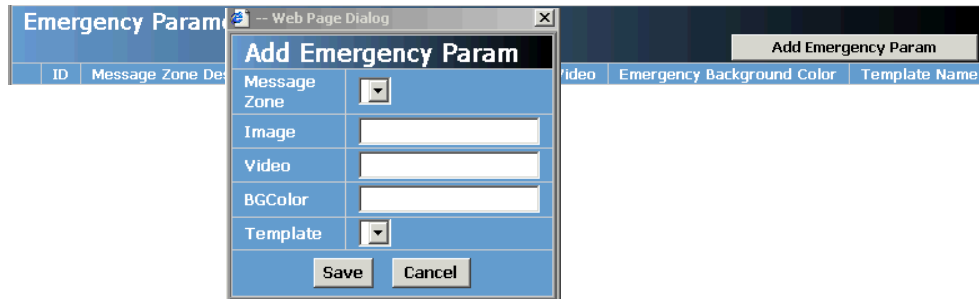

The ECLIPSEX Advantage

ECLIPSEX-Announce is an integrated ECLIPSEX module that offers all the user-friendly features of the ECLIPSEX family of FIDS products. Messages are easy to create and hold for scheduling, using ECLIPSEX's convenient pages and dialogs.