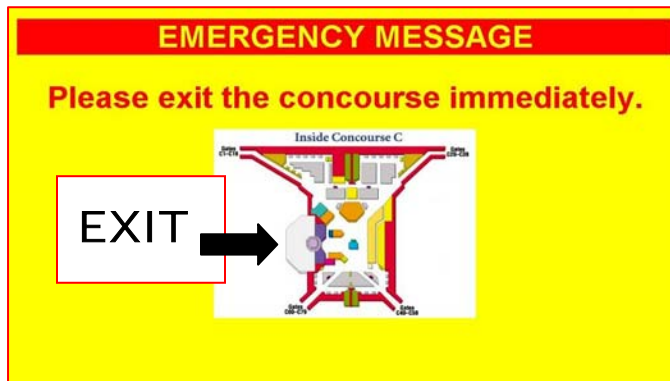

Flight Information Display System

ECLIPSEX™ -Announce

Total Customer Communication

ECLIPSEX-Announce converts your flight information display system (FIDS) into an emergency messaging and customer communication system. Its special messaging features make ECLIPSEX a **total customer information system** — one that meets the communication needs of today's airports and their passengers.

ECLIPSEX-Announce provides

- **Emergency messaging by airport zone**
- **Check-in counter messaging**
- **Security messaging**

Immediate Messaging When and Where You Need It

With ECLIPSEX-Announce, messages can be quickly and effectively displayed on FIDS displays throughout the airport by zoned area.

Emergency and security messaging can notify specific passengers of special conditions or instructions (e.g., evacuation) or to proceed to a special location for baggage inspection.

Check-in counter messaging informs queued passengers of wait times and can notify passengers leaving on soon-to-depart flights to move ahead in line.